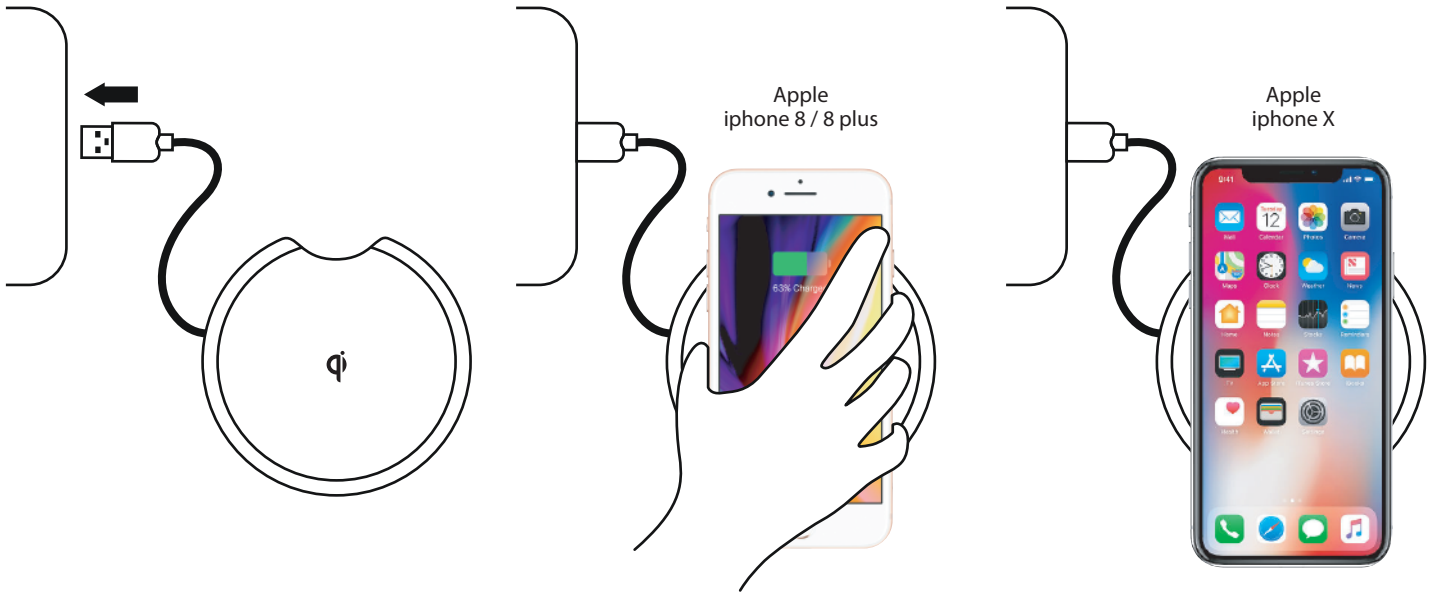

Qimini™ pocket Wireless Charger

Go Wireless, Go Qimini.

Qimini™ pocket is a wireless charging station. Plug your Qimini™ pocket to any USB port and you're ready to charge wirelessly all your Qi compatible devices.

Simply leave your device on the Qimini™ pocket and let the magic do the work!

1. Plug Qimini into a USB power source

2. Place your Qi-enabled phone on Qimini, make sure the receiver (normally centre of the phone) matches the centre of Qimini

3. Your phone starts to charge

1. 將Qimini連接到一個USB電源

2. 將你的Qi認可電話放在Qimini上，並確保接收器（一般於電話中央）對準Qimini的中間位置

3. 你的電話將立即開始充電

Qi-enabled Devices